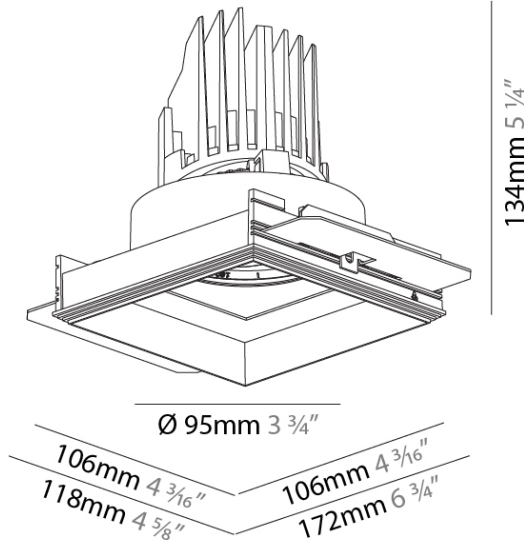

ELECTRICAL
Lamp Type: LED (Zhaga Standard)
Input Wattage (W): 13.2 / 16.5
Total Output Wattage (W): 12.1 / 14.7
Dimming: Tri-Mode (Non-Dimming and Phase Dimming (120Vac only) and 0-10V Dimming)
Driver Included: No
Driver Location: Recessed Housing
Driver Type: Constant Current - Universal
Driver Class: Class 2
Housing: See components
Input Voltage (V): 120 - 277
Constant Current (MA): 350

LED
Number of LEDs: 1
Color Temperature (°K): 2700 / 3000 / 3500 / 4000
Max. Delivered Lumen (lm): 850 / 950 / 1019 / 1040
Nominal Lumen (lm): 960 / 1070 / 1156 / 1180
CRI: >90 CRI
Efficiency (%): 88.5
Lamp Life (hrs): 50000
Upon Request: RGB-W Tunable White Special Color Temperature Special LED

OPTICAL
Reflector: 10
Adjustability: Rotational 355°; Tilt 30°
Upon Request: Special Beam Angles

RATINGS AND CERTIFICATIONS
© 2024 Zaneen LLC, 10000 88-3382, F 416-247-9319, www.zaneen.com

Available for international specifications by adding "INT" at the end of the existing Model #. For assistance on 'custom' specifications, contact zteam@zaneen.com.
Certified by: Certified for North American Standards
In a constant effort to supply the best product, we reserve the right to change specifications or materials without notice. The most recent specification sheets are found at zaneen.com
IP rating: IP20